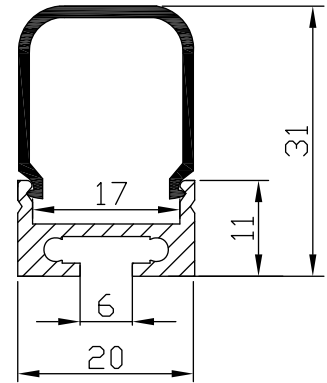

Color 

Unit: mm

Features:

1. Model: HL-BAPL060
2. Material: AL6063+PMMA
3. Surface: Anodized/Painting
4. Lighting source width: 17mm
5. Length: 4m/max
6. Installation: For offices / conference rooms / supermarkets / home lighting application.

Accessory:

End Cap

Connector

Suspended Rope

Cover

Installation: